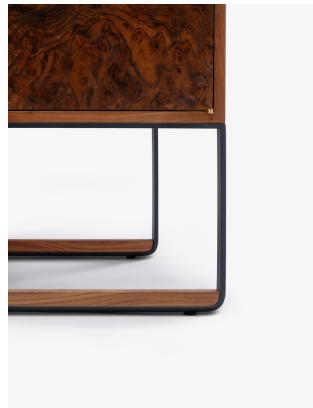

skram

skramfurniture.com

piedmont side table/nightstand #2

P38

The piedmont side table no. 2 is offered in 2 versions: Standard (ST) or limited edition (LE). Both models 2 doors in hand-matched longwoods (ST) or burls (LE) with solid timber corners and edges. Doors feature offset knife hinges and low profile tab pulls in a natural rubbed bronze finish (NRB). Contact skram for customization and limited edition options. Residential or contract use.

skram

P38

width 32 / 81

depth 18 / 46

height 24 / 61

Veneer

veneer: longwood

WA-N: White
Ash, Natural

RWO-N: Rift
White Oak,
Natural

F-WAL: Walnut,
Figured

WA-E: White
Ash, Ebonized

WA-G: White
Ash, Grey

WA-WW: White
Ash,
Whitewashed
veneer: burl

SR: Santos
Rosewood, Oiled
and Waxed

custom

Custom