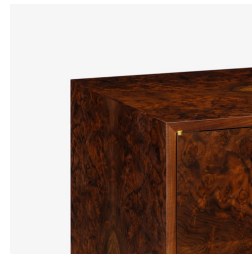

skram

skramfurniture.com

piedmont side table/nightstand #2

P38

The piedmont side table no. 2 is offered in 2 versions: Standard (ST) or limited edition (LE). Both models 2 doors in hand-matched longwoods (ST) or burls (LE) with solid timber corners and edges. Doors feature offset knife hinges and low profile tab pulls in a natural rubbed bronze finish (NRB). Contact skram for customization and limited edition options. Residential or contract use.

skram

P38

width 32 / 81

depth 18 / 46

height 24 / 61

Veneer

veneer: longwood

WA-N: White
Ash, Natural

RWO-N: Rift
White Oak,
Natural

F-WAL: Walnut,
Figured

WA-E: White
Ash, Ebonized

WA-G: White
Ash, Grey

WA-WW: White
Ash,
Whitewashed
veneer: burl

SR: Santos
Rosewood, Oiled
and Waxed

custom

Custom