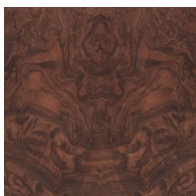

skram

skramfurniture.com

cubfoot side table/nightstand
CF1

skram

CFI width 32 / 81cm depth 18 / 46cm height 24 / 61cm

Veneer

veneer: longwood

WA-N: White
Ash, Natural

RWO-N: Rift
White Oak,
Natural

F-WAL: Walnut,
Figured

WA-E: White
Ash, Ebonized

WA-G: White
Ash, Grey

WA-WW: White
Ash,
Whitewashed
veneer: burl

SR: Santos
Rosewood, Oiled
and Waxed

custom

Custom

BRL-CW:
Circassian
Walnut Burl

BRL-MH:
Mahogany Burl

BRL-P: Pimento
Burl

BRL-TA-G: Tamo
Ash Burl, Grey

BRL-TA-N: Tamo
Ash Burl, Natural

skram

Veneer

veneer: burl