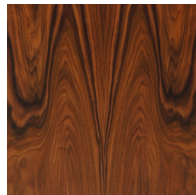

## Veneer

---

veneer: longwood

WA-N: White  
Ash, Natural

RWO-N: Rift  
White Oak,  
Natural

F-WAL: Walnut,  
Figured

WA-E: White  
Ash, Ebonized

WA-G: White  
Ash, Grey

WA-WW: White  
Ash,  
Whitewashed  
veneer: burl

SR: Santos  
Rosewood, Oiled  
and Waxed

custom

Custom

BRL-CW:  
Circassian  
Walnut Burl

BRL-MH:  
Mahogany Burl

BRL-P: Pimento  
Burl

BRL-TA-G: Tamo  
Ash Burl, Grey