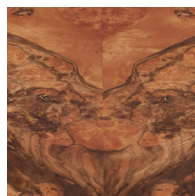

## Veneer

---

veneer: longwood

WA-N: White  
Ash, Natural

RWO-N: Rift  
White Oak,  
Natural

F-WAL: Walnut,  
Figured

WA-E: White  
Ash, Ebonized

WA-G: White  
Ash, Grey

WA-WW: White  
Ash,  
Whitewashed  
veneer: burl

SR: Santos  
Rosewood, Oiled  
and Waxed

custom

Custom

BRL-CW:  
Circassian  
Walnut Burl

BRL-MH:  
Mahogany Burl

BRL-P: Pimento  
Burl

BRL-TA-G: Tamo  
Ash Burl, Grey

BRL-TA-N: Tamo  
Ash Burl, Natural