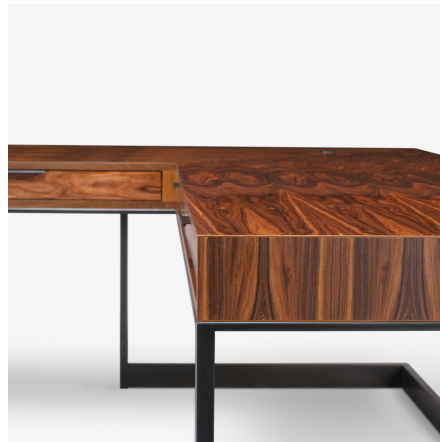

skram

skramfurniture.com

wishbone executive desk

W30

Skram's executive desk is a fully-customizable large-scale 'L' shaped desk with streamlined proportions but the functional-tuning required for a modern design-driven office. Key features of the new desk include a clear span on the 'user' side of the desk for unobstructed movement, seamlessly-integrated connectivity and wire management options, an optional integrated keyboard pull-out drawer, and access to the full complement of skram's curated material selections for both the woodwork and the metalwork. Options for customization of material, scale, and configuration make the new product ideal for settings where highly tailored solutions are required.

skram

W30 width 92 / 234 depth 92 / 234 height 29.63 / 75 leg cl. 24.63 / 63cm

Veneer

WA-N: White
Ash, Natural

RWO-N: Rift
White Oak,
Natural

F-WAL: Walnut,
Figured

WA-E: White
Ash, Ebonized

WA-G: White
Ash, Grey

WA-WW: White
Ash,
Whitewashed

SR: Santos
Rosewood, Oiled
and Waxed

custom

Custom

Metal

skram

Metal

Natural

SS4: Brushed
Stainless Steel

GML: Gunmetal

DRB: Dark
Rubbed Bronze

NRB: Natural
Rubbed Bronze

Matte Opaques

MOB: Matte
Opaque Black

MOC: Matte
Opaque
Charcoal

MOW: Matte
Opaque White