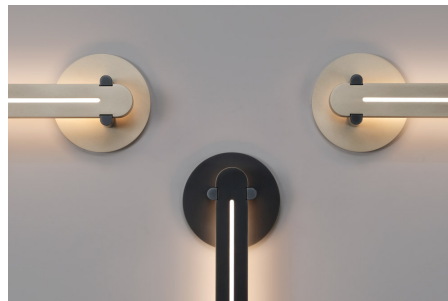

## torpedo

T10

Torpedo is a L.E.D driven sconce. The main body is bronze. The end cap and hang bar – with joinery that references the traditional woodworking that defines skram’s products – are gunmetal steel. Light emanates from slots on the front and sides. The rear is fully machined-out and diffused, resulting in the soft illumination of the wall. Premium quality, high-efficiency L.E.D. light engines provide outstanding quality and output. All skram lighting products rate at 90+ CRI, 2700k and are UL listed. Additional specifications and details for this product are available in ‘downloads’ section. Professional installation required. Residential or contract use.

# skram

---

<b>T10</b>	main body: 2w x 2d x 19.38h / 5cm x 5cm x 49cm	projection from wall: 4 / 10cm	cover plate diameter: 6 / 15cm
------------	--	-----------------------------------	-----------------------------------