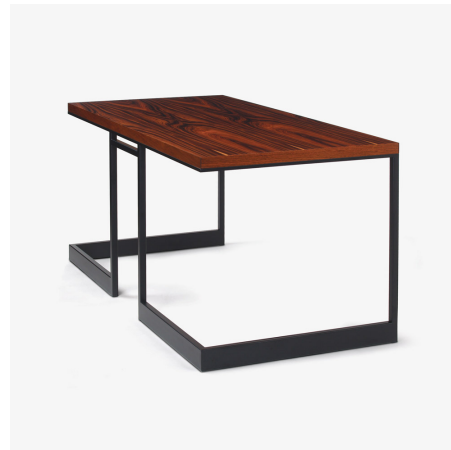

skram

skramfurniture.com

wishbone slab top desk

W21

The wishbone slab top desk is offered in one standard size and available in a variety of veneer and metal finishes. Hardwood veneer longwoods are hand book-matched. All edges are reinforced with solid timber for added durability. An optional ergonomic, adjustable keyboard/laptop pullout with platform in solid timber to match is available. Integrated connectivity and wire management options are available for this product. The wishbone desk is highly customizable in size, configuration, and material for a range of desk or ancillary table applications. Residential or contract use.

skram

W21 width 60 / 152cm depth 30 / 76cm height 29.5 / 75cm leg cl. 27.5 / 70cm

Veneer

veneer: longwood

WA-N: White
Ash, Natural

RWO-N: Rift
White Oak,
Natural

F-WAL: Walnut,
Figured

WA-E: White
Ash, Ebonized

WA-G: White
Ash, Grey

WA-WW: White
Ash,
Whitewashed
veneer: bun

SR: Santos
Rosewood, Oiled
and Waxed

Custom

Custom

skram

Metal

Natural