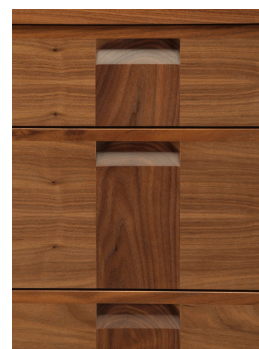

skram

skramfurniture.com

plainjane bureau

PJ4

Plainjane is a 4-drawer bureau in mixed solids and hand book-matched longwood veneers. All edges and corners are reinforced with solid timber for added durability. It features integral, recessed pulls on full-width graduated maple timber drawers with cork-lined bottoms and heavy-duty runners. Custom sizing and finish options are also available. Residential use.

skram

PI4 width 48 / 122cm depth 18 / 46cm height 40 / 102cm

Veneer

WA-N: White
Ash, Natural

RWO-N: Rift
White Oak,
Natural

F-WAL: Walnut,
Figured

WA-E: White
Ash, Ebonized

WA-G: White
Ash, Grey

WA-WW: White
Ash,
Whitewashed

SR: Santos
Rosewood, Oiled
and Waxed

custom

Custom