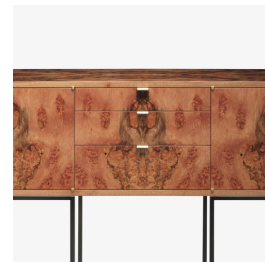

skram

skramfurniture.com

piedmont sideboard

P42

The piedmont sideboard is offered in 2 variants: Standard (ST) or limited edition (LE). Both feature 3 drawers + 4 doors in hand-matched longwoods (ST) or burls (LE). Construction is mitered with 'waterfall' edges and mortise-and-tenon joinery. All edges and corners are reinforced with solid timber for added durability. Drawers are solid timber with cork (ST) or burl-lined (LE) drawer bottoms riding on concealed runners. Doors & drawers open via low profile tab pulls in natural rubbed bronze (NRB). Doors operate via precision-machined offset knife hinges in bronze (NRB). 1 adjustable shelf per cabinet area. Metalwork is formed steel or bronze with timber detailing to match. Contact skram for customization and limited edition options. Residential or contract

use.

skram

P42 width 78 / 198cm depth 18 / 46cm height 36 / 91cm

Veneer

veneer: longwood

WA-N: White
Ash, Natural

RWO-N: Rift
White Oak,
Natural

F-WAL: Walnut,
Figured