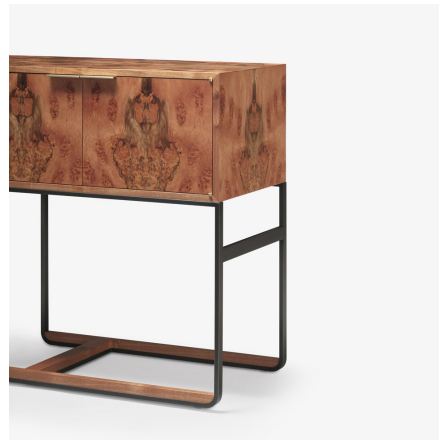

skram

skramfurniture.com

piedmont sideboard

P42

The piedmont sideboard is offered in 2 variants: Standard (ST) or limited edition (LE). Both feature 3 drawers + 4 doors in hand-matched longwoods (ST) or burls (LE). Construction is mitered with 'waterfall' edges and mortise-and-tenon joinery. All edges and corners are reinforced with solid timber for added durability. Drawers are solid timber with cork (ST) or burl-lined (LE) drawer bottoms riding on concealed runners. Doors & drawers open via low profile tab pulls in natural rubbed bronze (NRB). Doors operate via precision-machined offset knife hinges in bronze (NRB). 1 adjustable shelf per cabinet area. Metalwork is formed steel or bronze with timber detailing to match. Contact skram for customization and limited edition options. Residential or contract

use.

skram

P42 width 78 / 198cm depth 18 / 46cm height 36 / 91cm

Veneer

veneer: longwood

WA-N: White
Ash, Natural

RWO-N: Rift
White Oak,
Natural

F-WAL: Walnut,
Figured

WA-E: White
Ash, Ebonized

WA-G: White
Ash, Grey

WA-WW: White
Ash,
Whitewashed
veneer: burl

SR: Santos
Rosewood, Oiled
and Waxed

custom

Custom

BRL-CW:
Circassian
Walnut Burl

BRL-MH:
Mahogany Burl