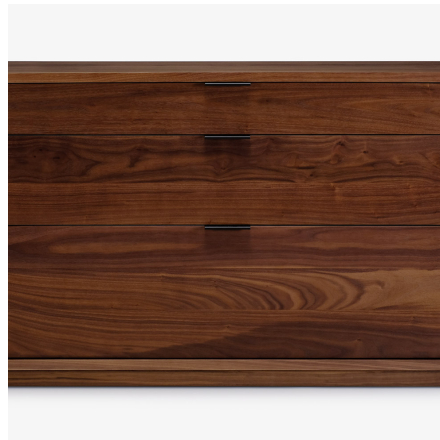

skram

skramfurniture.com

lineground 3-drawer horizontal bureau

L22

Lineground 3-drawer bureau features solid timber construction, mortise-and-tenon joinery, and mitered corners with matched seams/waterfall edges. 3 full-width graduated drawers in maple timber with cork-lined bottoms, soft-closing concealed runners, and low-profile tab pulls. Drawer faces are to match, with leather overlays, or opaque colors. Custom sizes, configurations, and materials are available. Residential or contract use.

skram

L22 width 48 / 122cm depth 18 / 46cm height 28.5 / 72cm

Timber

WA-N: White
Ash, Natural

WA-G: White
Ash, Grey

WA-E: White
Ash, Ebonized

WA-WW: White
Ash,
Whitewashed

RWO-N: Rift
White Oak,
Natural

WAL: Walnut,
Natural

matte
opaque

matte opaque

custom

custom

Metal

Natural

SS4: Brushed
Stainless Steel