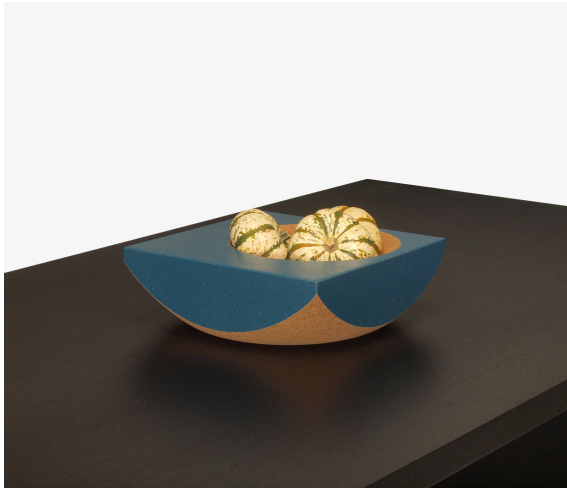

skram

skramfurniture.com

corkbowl no. 1

CBI

Corkbowl no. 1 is a decorative vessel made of high density cork. It features an offset half-sphere lathe-turned into the face and an undercut edge. Clients may specify opaque matte accent color or all-natural cork. This product may be subject to wholesale minimums.

skram

CBI width 12 / 30cm depth 12 / 30cm height 4 / 10cm

Other Materials

CK: Cork,
Natural

CK: Cork, Color