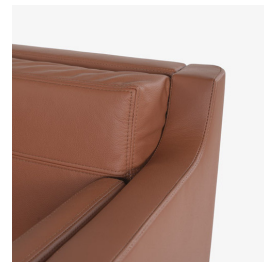

skram

altai sofa

A41 / A42

Altai seating is offered in Armchair, Loveseat, and Sofa variants. Clients may specify upholstery as COM/COL (subject to Skram Upholstery Department approval) or use a graded-in Skram leather or textile. Cushions feature double-needle stitching accents and a 'loose' or unstructured feel for maximum comfort. Metalwork may be in steel or bronze, or steel with bronze accents. Altai seating is suitable for contract or residential use.

skram

A41	width 80 / 203 cm	depth 27 / 69 cm	height 29 / 74 cm	seat height 18.5 / 47cm
------------	-------------------	------------------	-------------------	-------------------------

A42	width 96 / 244 cm	depth 27 / 69 cm	height 29 / 74 cm	seat height 18.5 / 47cm
------------	-------------------	------------------	-------------------	-------------------------

Metal

Natural

GML: Gunmetal

NRB: Natural
Rubbed Bronze

Matte Opaques

MOB: Matte
Opaque Black

custom

skram