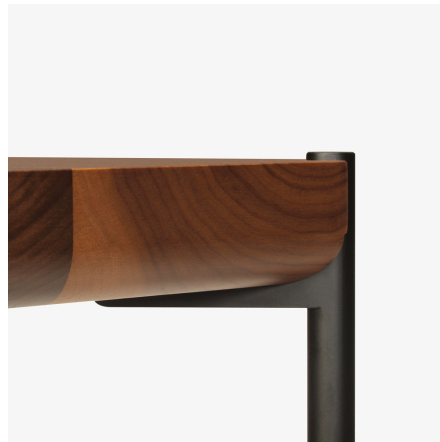

## altai dining table

A21

Altai collection dining tables features include a solid 2.5" thick timber top with reverse bullnose edge profile and 6 legs with Altai's signature design in metal and carved timber. Steel 'strongbacks' (recessed into the table underside to control seasonal movement) are standard on this and all large skram tables. Custom size, material, and configuration options are available. Residential or contract use.

# skram

---

**A21**    width 100 / 254cm    depth 42 / 107cm    height 30 / 76cm

---