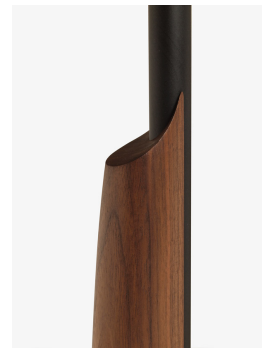

## altai dining table

A21

Altai collection dining tables features include a solid 2.5" thick timber top with reverse bullnose edge profile and 6 legs with Altai's signature design in metal and carved timber. Steel 'strongbacks' (recessed into the table underside to control seasonal movement) are standard on this and all large skram tables. Custom size, material, and configuration options are available. Residential or contract use.

# skram

---

**A21**    width 100 / 254cm    depth 42 / 107cm    height 30 / 76cm

---