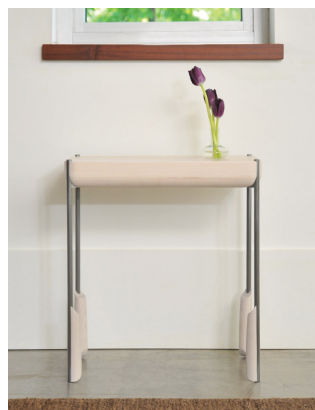

## altai side table

A01 / A04

Altai side tables are offered in 2 standard models. Features include a solid 2.5" thick timber top with reverse bullnose edge profile and Altai's signature leg design in metal and carved timber. This product is suitable for use in residential or design-driven contract environments. Please contact skram for custom size, material, and configuration options.

# skram

---

**A01**    width 10 / 25cm    depth 10 / 25cm    height 18 / 46cm

---

**A04**    width 22 / 56    depth 22 / 56    height 18 / 46

---