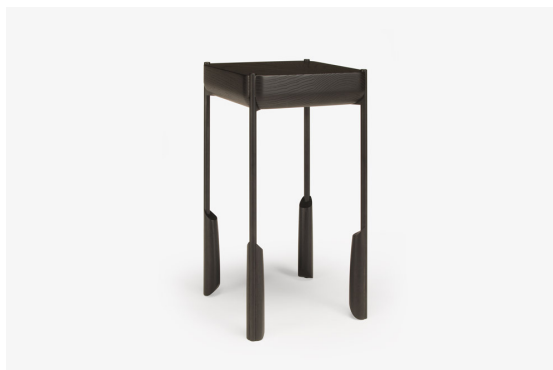

## altai side table

A01 / A04

Altai side tables are offered in 2 standard models. Features include a solid 2.5" thick timber top with reverse bullnose edge profile and Altai's signature leg design in metal and carved timber. This product is suitable for use in residential or design-driven contract environments. Please contact skram for custom size, material, and configuration options.

# skram

---

**A01**    width 10 / 25cm    depth 10 / 25cm    height 18 / 46cm

---

**A04**    width 22 / 56    depth 22 / 56    height 18 / 46

---