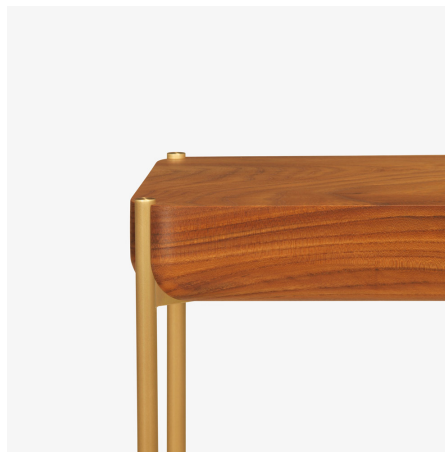

## altai side table

A01 / A04

Altai side tables are offered in 2 standard models. Features include a solid 2.5" thick timber top with reverse bullnose edge profile and Altai's signature leg design in metal and carved timber. This product is suitable for use in residential or design-driven contract environments. Please contact skram for custom size, material, and configuration options.

# skram

---

**A01**    width 10 / 25cm    depth 10 / 25cm    height 18 / 46cm

---

**A04**    width 22 / 56    depth 22 / 56    height 18 / 46

---