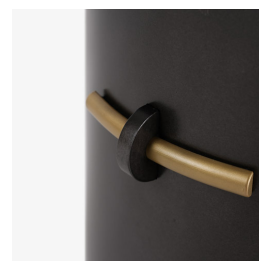

skram

skramfurniture.com

bolota_capture no. 2

BC2

BOLOTA is a limited series of seating and tables featuring high-density black cork. Bolota Capture use high-density black cork with blackened aluminum surrounds and satin bronze tension pins. Capture may be used as stools or side tables in residential or premium contract applications.

skram

BC2 width 24 / 61 depth 12.5 / 32 height 18 / 46

Metal

BAL: Blackened
Aluminum

Other Materials

CK-BK: Cork,
Black