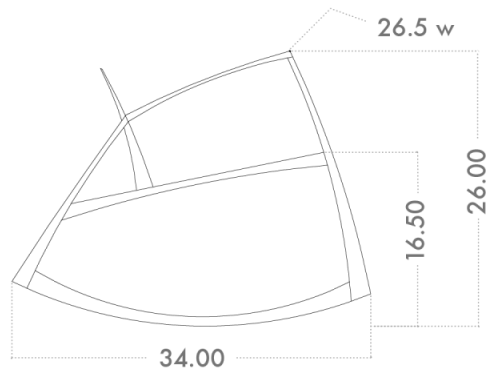

v5 rocker | v5rkr

1. side/rear view in walnut with black saddle leather sling seat and back (primary photo)
2. rear view in ebonized rift white oak with chestnut saddle leather seat and back
3. side view in european beech with black saddle leather on left. ebonized rift white oak with chestnut saddle leather on right
4. detail view in ebonized white ash with chestnut saddle leather seat and back
5. front view in european beech with black saddle leather seat and back.