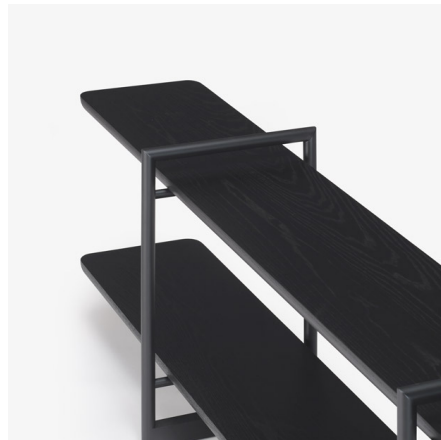

skram

skramfurniture.com

altai two-shelf

A49

The altai two-shelf is intended for use as a freestanding open storage unit, room divider, or sofa table. The product is constructed of solid timber for the shelves and uprights in steel, stainless steel, or bronze. Standard skram timber and metal finishes may be specified from the options below. Custom sizing and finish options are also available. Residential or contract use.

skram

A49 width 88 / 223.5 cm depth 16 / 40.5 cm height 26 / 66 cm

Timber

WA-N: White
Ash, Natural

WA-G: White
Ash, Grey

WA-E: White
Ash, Ebonized

WA-WW: White
Ash,
Whitewashed

WAL: Walnut,
Natural

Metal

Natural

SS4: Brushed
Stainless Steel

GML: Gunmetal

DRB: Dark
Rubbed Bronze

NRB: Natural
Rubbed Bronze

skram

Metal