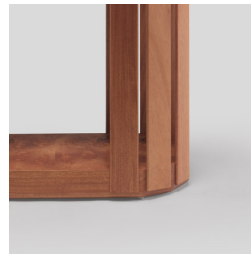

## stave side table

SV3-H

STAVE side table material options are natural Mahogany with Pimento burl accents and a clear low sheen finish or natural Mahogany with an ebonized low sheen finish. This product is suitable for use in residential or design-driven contract environments. Please contact skram for custom size, material, and configuration options.

# skram

---

**SV3-H** diameter 18 / 46cm

height 24 / 61cm

---