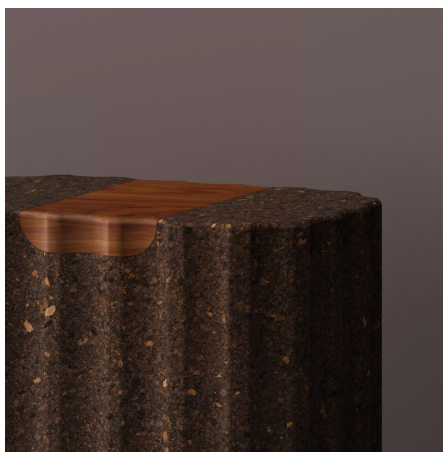

skram

skramfurniture.com

bolota scallop

BS2

BOLOTA is a limited series of seating and tables featuring high-density black cork. Bolota scallop uses high-density black cork machined to a soft rectangular shape with perimeter scalloping and walnut timber detailing. Scallop may be used as a stool or side table in residential or premium contract applications. Versions of this product are suitable for outdoor applications. Please inquire.

skram

BS2

width 18 / 46

depth 12 / 30

height 16.5 / 42

Timber

WAL: Walnut,
Natural

Other Materials

CK-BK: Cork,
Black