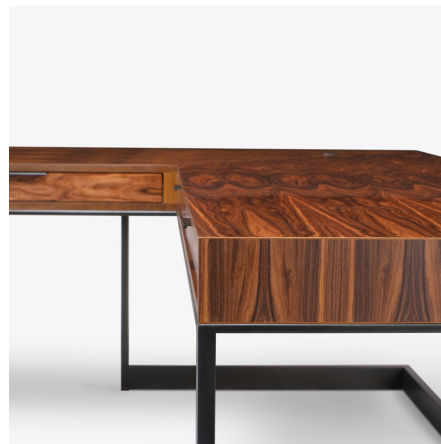

skram

skramfurniture.com

wishbone executive desk

W30

Skram's executive desk is a fully-customizable large-scale 'L' shaped desk with streamlined proportions but the functional-tuning required for a modern design-driven office. Key features of the new desk include a clear span on the 'user' side of the desk for unobstructed movement, seamlessly-integrated connectivity and wire management options, an optional integrated keyboard pull-out drawer, and access to the full complement of skram's curated material selections for both the woodwork and the metalwork. Options for customization of material, scale, and configuration make the new product ideal for settings where highly tailored solutions are required.

skram

W30 width 92 / 234 depth 92 / 234 height 29.63 / 75 leg cl. 24.63 / 63cm

Veneer

WA-N: White
Ash, Natural

RWO-N: Rift
White Oak,
Natural

F-WAL: Walnut,
Figured

WA-E: White
Ash, Ebonized

WA-G: White
Ash, Grey

WA-WW: White
Ash,
Whitewashed

SR: Santos
Rosewood, Oiled
and Waxed

custom

Custom

Metal

skram

Metal

Natural

SS4: Brushed
Stainless Steel

GML: Gunmetal

DRB: Dark
Rubbed Bronze

NRB: Natural
Rubbed Bronze

Matte Opaques

MOB: Matte
Opaque Black

MOC: Matte
Opaque
Charcoal

MOW: Matte
Opaque White