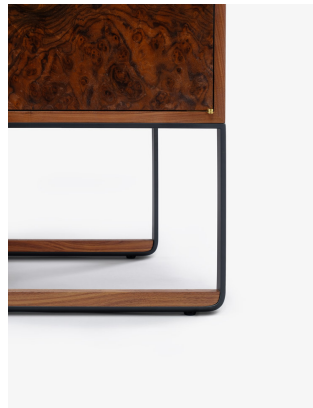

## piedmont side table/nightstand #2

P38

The piedmont side table no. 2 is offered in 2 versions: Standard (ST) or limited edition (LE). Both models 2 doors in hand-matched longwoods (ST) or burls (LE) with solid timber corners and edges. Doors feature offset knife hinges and low profile tab pulls in a natural rubbed bronze finish (NRB). Contact skram for customization and limited edition options. Residential or contract use.

# skram

**P38**

width 32 / 81

depth 18 / 46

height 24 / 61