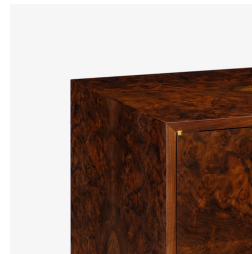

## piedmont side table/nightstand #2

P38

The piedmont side table no. 2 is offered in 2 versions: Standard (ST) or limited edition (LE). Both models 2 doors in hand-matched longwoods (ST) or burls (LE) with solid timber corners and edges. Doors feature offset knife hinges and low profile tab pulls in a natural rubbed bronze finish (NRB). Contact skram for customization and limited edition options. Residential or contract use.

# skram

**P38**

width 32 / 81

depth 18 / 46

height 24 / 61