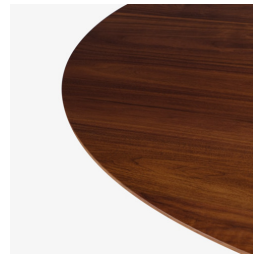

skram

skramfurniture.com

piedmont round dining table

P34

The piedmont round dining table features a solid timber top with edge profiles available as flat, reverse bullnose, or wafer undercut (pricing may vary). Spacious accommodation of 8 persons at standard size. Base is formed steel or bronze with timber detailing to match and adjustable leveler feet. All standard timber and metal finishes available. Contact skram for customization options. Residential use. For meeting table versions at a large scale and/or fully integrated connectivity and wire management options, please refer to contract version of this product for ordering details.

skram

P34 diameter 60 /
152cm

height 29 / 74cm

Timber

WA-N: White
Ash, Natural

WA-G: White
Ash, Grey

WA-E: White
Ash, Ebonized

WA-WW: White
Ash,
Whitewashed

WAL: Walnut,
Natural

custom

custom

Metal

Natural

SS4: Brushed
Stainless Steel

GML: Gunmetal

DRB: Dark
Rubbed Bronze