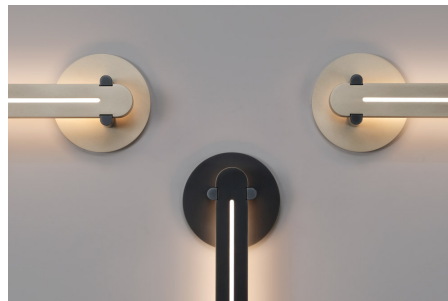

skram

skramfurniture.com

torpedo

T10

Torpedo is a L.E.D driven sconce. The main body is bronze. The end cap and hang bar – with joinery that references the traditional woodworking that defines skram's products – are gunmetal steel. Light emanates from slots on the front and sides. The rear is fully machined-out and diffused, resulting in the soft illumination of the wall. Premium quality, high-efficiency L.E.D. light engines provide outstanding quality and output. All skram lighting products rate at 90+ CRI, 2700k and are UL listed. Additional specifications and details for this product are available in 'downloads' section. Professional installation required. Residential or contract use.

skram

| | | | |
|------------|--|-----------------------------------|-----------------------------------|
| T10 | main body: 2w x 2d x 19.38h / 5cm x 5cm x 49cm | projection from wall: 4 / 10cm | cover plate diameter: 6 / 15cm |
|------------|--|-----------------------------------|-----------------------------------|

Metal

GML: Gunmetal

DRB: Dark
Rubbed Bronze

NRB: Natural
Rubbed Bronze