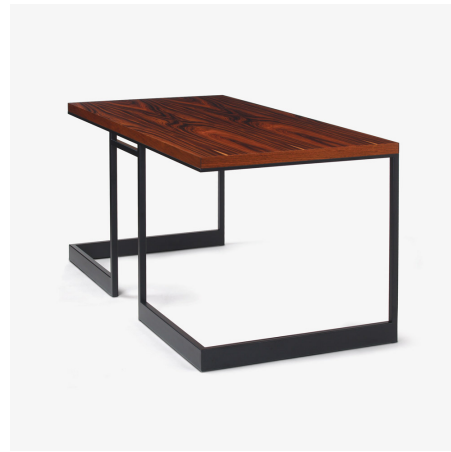

skram

skramfurniture.com

wishbone slab top desk

W21

The wishbone slab top desk is offered in one standard size and available in a variety of veneer and metal finishes. Hardwood veneer longwoods are hand book-matched. All edges are reinforced with solid timber for added durability. An optional ergonomic, adjustable keyboard/laptop pullout with platform in solid timber to match is available. Integrated connectivity and wire management options are available for this product. The wishbone desk is highly customizable in size, configuration, and material for a range of desk or ancillary table applications. Residential or contract use.

skram

W21 width 60 / 152cm depth 30 / 76cm height 29.5 / 75cm leg cl. 27.5 / 70cm

Veneer

veneer: longwood

WA-N: White
Ash, Natural

RWO-N: Rift
White Oak,
Natural

F-WAL: Walnut,
Figured

WA-E: White
Ash, Ebonized

WA-G: White
Ash, Grey

WA-WW: White
Ash,
Whitewashed
veneer: bun

SR: Santos
Rosewood, Oiled
and Waxed

Custom

Custom

skram

Metal

Natural