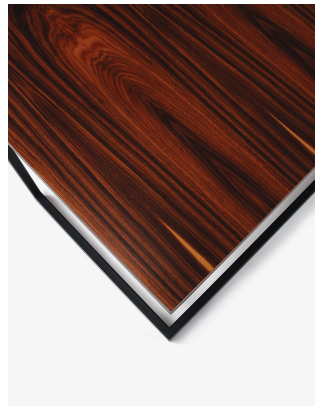

skram

skramfurniture.com

wishbone slab top desk

W21

The wishbone slab top desk is offered in one standard size and available in a variety of veneer and metal finishes. Hardwood veneer longwoods are hand book-matched. All edges are reinforced with solid timber for added durability. An optional ergonomic, adjustable keyboard/laptop pullout with platform in solid timber to match is available. Integrated connectivity and wire management options are available for this product. The wishbone desk is highly customizable in size, configuration, and material for a range of desk or ancillary table applications. Residential or contract use.

skram

W21 width 60 / 152cm depth 30 / 76cm height 29.5 / 75cm leg cl. 27.5 / 70cm

Veneer

veneer: longwood

WA-N: White
Ash, Natural

RWO-N: Rift
White Oak,
Natural

F-WAL: Walnut,
Figured

WA-E: White
Ash, Ebonized

WA-G: White
Ash, Grey

WA-WW: White
Ash,
Whitewashed
veneer: bun

SR: Santos
Rosewood, Oiled
and Waxed

Custom

Custom

skram

Metal

Natural

SS4: Brushed
Stainless Steel

GML: Gunmetal

DRB: Dark
Rubbed Bronze

NRB: Natural
Rubbed Bronze

Matte Opaques

MOB: Matte
Opaque Black

MOC: Matte
Opaque
Charcoal

MOW: Matte
Opaque White