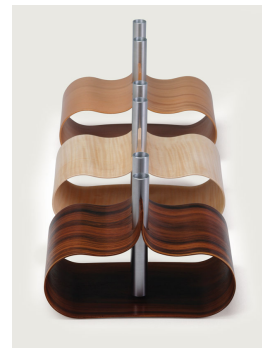

skram

skramfurniture.com

vidalia vase

V71

Vidalia is a bent-laminated sculptural vase form constructed of 5 layers of hardwood veneer. Watertight aluminum tubes are removable and adjustable. This product may be subject to wholesale minimums.

skram

V71 width 8.5 / 22cm depth 5.5 / 14cm height 5.5 / 14cm

Veneer

WA-N: White
Ash, Natural

RWO-N: Rift
White Oak,
Natural

F-WAL: Walnut,
Figured

WA-E: White
Ash, Ebonized

WA-G: White
Ash, Grey

WA-WW: White
Ash,
Whitewashed

SR: Santos
Rosewood, Oiled
and Waxed

custom

Custom