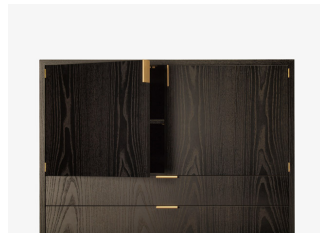

skram

skramfurniture.com

piedmont chest-on-stand

P43

The piedmont chest-on-stand is offered in 2 variants: Standard (ST) or limited edition (LE). Both feature 3 drawers + 2 doors in hand-matched longwoods (ST) or burls (LE). Construction is mitered with 'waterfall' edges and mortise-and-tenon joinery. All edges and corners are reinforced with solid timber for added durability. Drawers are solid timber with cork (ST) or burl-lined (LE) drawer bottoms riding on concealed runners. Doors & drawers open via low profile tab pulls in natural rubbed bronze (NRB). Doors operate via precision-machined butt hinges in bronze (NRB). 1 adjustable shelf per cabinet area. Contact skram for customization and limited edition options. Residential or contract use.

skram

P43

width 36 / 91

depth 18 / 46

height 62 / 157cm

Veneer

veneer: longwood

WA-N: White
Ash, Natural

RWO-N: Rift
White Oak,
Natural

F-WAL: Walnut,
Figured

WA-E: White
Ash, Ebonized

WA-G: White
Ash, Grey

WA-WW: White
Ash,
Whitewashed
veneer: burl

SR: Santos
Rosewood, Oiled
and Waxed

custom

Custom