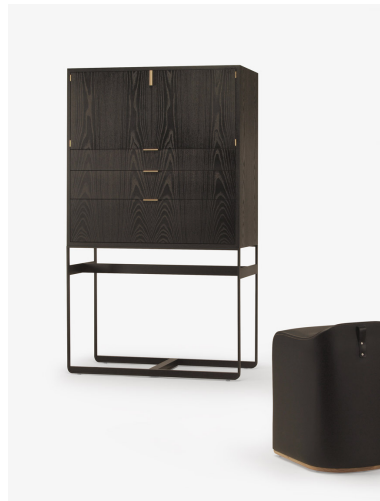

skram

skramfurniture.com

piedmont chest-on-stand

P43

The piedmont chest-on-stand is offered in 2 variants: Standard (ST) or limited edition (LE). Both feature 3 drawers + 2 doors in hand-matched longwoods (ST) or burls (LE). Construction is mitered with 'waterfall' edges and mortise-and-tenon joinery. All edges and corners are reinforced with solid timber for added durability. Drawers are solid timber with cork (ST) or burl-lined (LE) drawer bottoms riding on concealed runners. Doors & drawers open via low profile tab pulls in natural rubbed bronze (NRB). Doors operate via precision-machined butt hinges in bronze (NRB). 1 adjustable shelf per cabinet area. Contact skram for customization and limited edition options. Residential or contract use.

skram

P43

width 36 / 91

depth 18 / 46

height 62 / 157cm

Veneer

veneer: longwood

WA-N: White
Ash, Natural

RWO-N: Rift
White Oak,
Natural

F-WAL: Walnut,
Figured

WA-E: White
Ash, Ebonized

WA-G: White
Ash, Grey

WA-WW: White
Ash,
Whitewashed
veneer: burl

SR: Santos
Rosewood, Oiled
and Waxed

custom

Custom