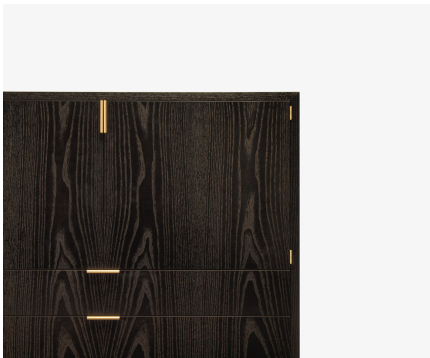

skram

skramfurniture.com

piedmont chest-on-stand

P43

The piedmont chest-on-stand is offered in 2 variants: Standard (ST) or limited edition (LE). Both feature 3 drawers + 2 doors in hand-matched longwoods (ST) or burls (LE). Construction is mitered with 'waterfall' edges and mortise-and-tenon joinery. All edges and corners are reinforced with solid timber for added durability. Drawers are solid timber with cork (ST) or burl-lined (LE) drawer bottoms riding on concealed runners. Doors & drawers open via low profile tab pulls in natural rubbed bronze (NRB). Doors operate via precision-machined butt hinges in bronze (NRB). 1 adjustable shelf per cabinet area. Contact skram for customization and limited edition options. Residential or contract use.

skram

P43

width 36 / 91

depth 18 / 46

height 62 / 157cm

Veneer

veneer: longwood

WA-N: White
Ash, Natural

RWO-N: Rift
White Oak,
Natural

F-WAL: Walnut,
Figured

WA-E: White
Ash, Ebonized

WA-G: White
Ash, Grey

WA-WW: White
Ash,
Whitewashed
veneer: burl

SR: Santos
Rosewood, Oiled
and Waxed

custom

Custom