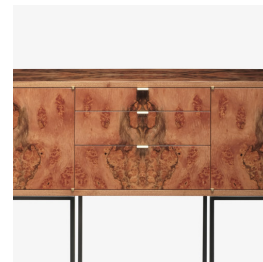

skram

skramfurniture.com

piedmont sideboard

P42

The piedmont sideboard is offered in 2 variants: Standard (ST) or limited edition (LE). Both feature 3 drawers + 4 doors in hand-matched longwoods (ST) or burls (LE). Construction is mitered with 'waterfall' edges and mortise-and-tenon joinery. All edges and corners are reinforced with solid timber for added durability. Drawers are solid timber with cork (ST) or burl-lined (LE) drawer bottoms riding on concealed runners. Doors & drawers open via low profile tab pulls in natural rubbed bronze (NRB). Doors operate via precision-machined offset knife hinges in bronze (NRB). 1 adjustable shelf per cabinet area. Metalwork is formed steel or bronze with timber detailing to match. Contact skram for customization and limited edition options. Residential or contract

use.

skram

P42 width 78 / 198cm depth 18 / 46cm height 36 / 91cm

Veneer

veneer: longwood

WA-N: White
Ash, Natural

RWO-N: Rift
White Oak,
Natural

F-WAL: Walnut,
Figured