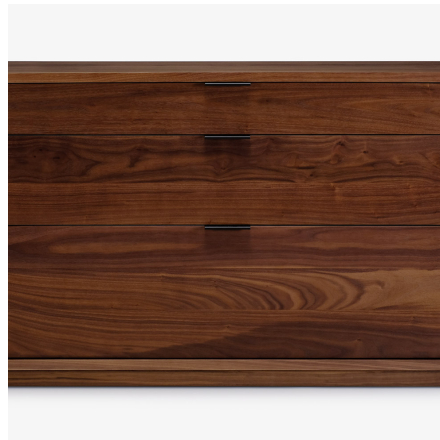

skram

skramfurniture.com

lineground 3-drawer horizontal bureau

L22

Lineground 3-drawer bureau features solid timber construction, mortise-and-tenon joinery, and mitered corners with matched seams/waterfall edges. 3 full-width graduated drawers in maple timber with cork-lined bottoms, soft-closing concealed runners, and low-profile tab pulls. Drawer faces are to match, with leather overlays, or opaque colors. Custom sizes, configurations, and materials are available. Residential or contract use.

skram

L22 width 48 / 122cm depth 18 / 46cm height 27.5 / 70cm

Timber

WA-N: White
Ash, Natural

WA-G: White
Ash, Grey

WA-E: White
Ash, Ebonized

WA-WW: White
Ash,
Whitewashed

RWO-N: Rift
White Oak,
Natural

WAL: Walnut,
Natural

matte
opaque

custom

matte opaque

custom

Metal

Natural

SS4: Brushed
Stainless Steel