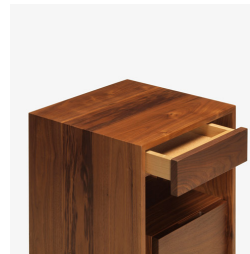

## lineground side table/nightstand #2

L07

The lineground no. 2 side table features solid timber construction, mortise-and-tenon joinery, and mitered corners with matched seams/waterfall edges. Drawers are maple timber with cork-lined bottoms with soft-closing concealed runners and recessed, integral pulls. There is 1 standard model. If ordering pairs, specify if units are to be mirrored or matched. Custom sizes, configurations, and materials are available. Residential or contract use.

# skram

---

**L07**

width 20 / 51cm

depth 15 / 38cm

height 22 / 56cm

---