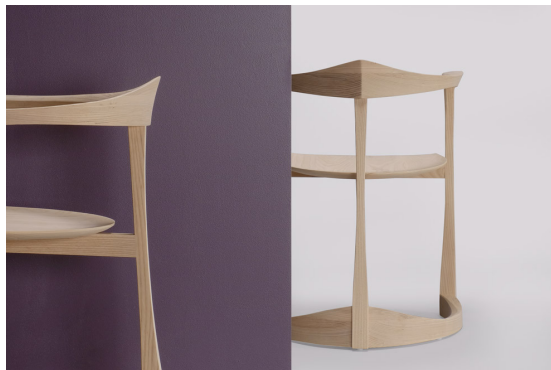

skram

skramfurniture.com

L01 armchair

L01

Skram's signature L01 armchair is a classic of american design. Features include a hand-shaped base and arm assembly, ergonomic comfort in a low-back application, and a wafer edge, dished seat. Clients may specify any standard skram timber or contact the company to request custom material options. Residential or contract use.

skram

L01 width 22 / 56cm depth 23.5 / 60cm height 28.5 / 72cm seat height 18 / 46cm

Timber

WA-N: White
Ash, Natural

WA-G: White
Ash, Grey

WA-E: White
Ash, Ebonized

WA-WW: White
Ash,
Whitewashed

WAL: Walnut,
Natural