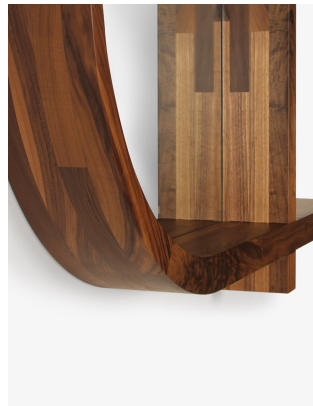

## drop series mirror

D11

The drop series mirror is a wall-mounted product featuring a 'drop' shaped mirror surrounded by a 6" thick stack-laminated solid timber with integral shelf (projecting to right). Mounting hardware is included. Installation by professionals only. Custom sizes, configurations, and materials are available. Residential or contract use.

# skram

---

**D11**    diameter 36 / 91cm    depth 6 / 15cm    shelf projection 18 /  
46

---