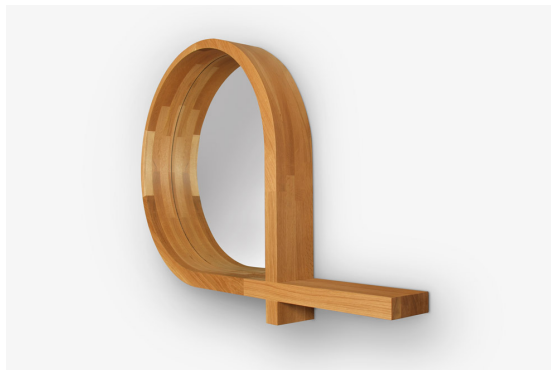

## drop series mirror

D11

The drop series mirror is a wall-mounted product featuring a 'drop' shaped mirror surrounded by a 6" thick stack-laminated solid timber with integral shelf (projecting to right). Mounting hardware is included. Installation by professionals only. Custom sizes, configurations, and materials are available. Residential or contract use.

# skram

---

**D11**    diameter 36 / 91cm    depth 6 / 15cm    shelf projection 18 /  
46

---