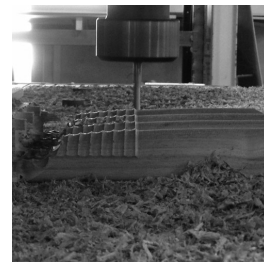

skram

skramfurniture.com

altai bench

A31

Altai bench features include a 2.5" thick solid timber seat with reverse bullnose edge profile and 6 legs with Altai's signature leg design in metal and carved timber. Legs may be any standard or custom metal option. This product is suitable for contract or residential use.

skram

A31 width 72 / 183cm depth 15 / 38cm height 18 / 46cm

Timber

WA-N: White
Ash, Natural

WA-G: White
Ash, Grey

WA-E: White
Ash, Ebonized

WA-WW: White
Ash,
Whitewashed

WAL: Walnut,
Natural