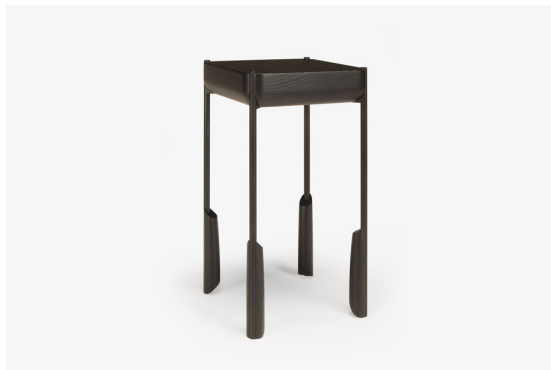

skram

skramfurniture.com

altai side table

A01 / A04

Altai side tables are offered in 2 standard models. Features include a solid 2.5" thick timber top with reverse bullnose edge profile and Altai's signature leg design in metal and carved timber. This product is suitable for use in residential or design-driven contract environments. Please contact skram for custom size, material, and configuration options.

skram

A01 width 10 / 25cm depth 10 / 25cm height 18 / 46cm

A04 width 22 / 56 depth 22 / 56 height 18 / 46

Timber

WA-N: White
Ash, Natural

WA-G: White
Ash, Grey

WA-E: White
Ash, Ebonized

WA-WW: White
Ash,
Whitewashed

WAL: Walnut,
Natural

Metal

Natural

SS4: Brushed
Stainless Steel

GML: Gunmetal

DRB: Dark
Rubbed Bronze

NRB: Natural
Rubbed Bronze

skram