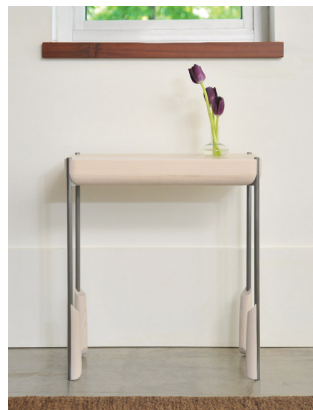

skram

skramfurniture.com

altai side table

A01 / A04

Altai side tables are offered in 2 standard models. Features include a solid 2.5" thick timber top with reverse bullnose edge profile and Altai's signature leg design in metal and carved timber. This product is suitable for use in residential or design-driven contract environments. Please contact skram for custom size, material, and configuration options.

skram

A01 width 10 / 25cm depth 10 / 25cm height 18 / 46cm

A04 width 22 / 56 depth 22 / 56 height 18 / 46

Timber

WA-N: White
Ash, Natural

WA-G: White
Ash, Grey

WA-E: White
Ash, Ebonized

WA-WW: White
Ash,
Whitewashed

WAL: Walnut,
Natural

Metal

Natural

SS4: Brushed
Stainless Steel

GML: Gunmetal

DRB: Dark
Rubbed Bronze

NRB: Natural
Rubbed Bronze

skram