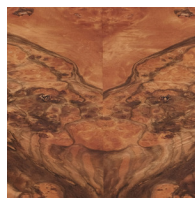

WA-N: White
Ash, Natural

RWO-N: Rift
White Oak,
Natural

F-WAL: Walnut,
Figured

WA-E: White
Ash, Ebonized

WA-G: White
Ash, Grey

WA-WW: White
Ash,
Whitewashed
veneer: burl

SR: Santos
Rosewood, Oiled
and Waxed

custom

Custom

BRL-CW:
Circassian
Walnut Burl

BRL-MH:
Mahogany Burl

BRL-P: Pimento
Burl

BRL-TA-G: Tamo
Ash Burl, Grey

BRL-TA-N: Tamo
Ash Burl, Natural

skram

Veneer

veneer: burl

Custom

Metal

Natural

GML: Gunmetal

DRB: Dark
Rubbed Bronze

NRB: Natural
Rubbed Bronze