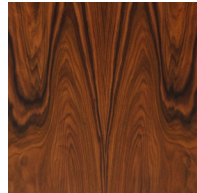

WA-N: White
Ash, Natural

RWO-N: Rift
White Oak,
Natural

F-WAL: Walnut,
Figured

WA-E: White
Ash, Ebonized

WA-G: White
Ash, Grey

WA-WW: White
Ash,
Whitewashed
veneer: burl

SR: Santos
Rosewood, Oiled
and Waxed

custom

Custom

BRL-CW:
Circassian
Walnut Burl

BRL-MH:
Mahogany Burl

BRL-P: Pimento
Burl

BRL-TA-G: Tamo
Ash Burl, Grey

BRL-TA-N: Tamo
Ash Burl, Natural

skram

Veneer

veneer: burl

Custom

Metal

Natural

GML: Gunmetal

DRB: Dark
Rubbed Bronze

NRB: Natural
Rubbed Bronze