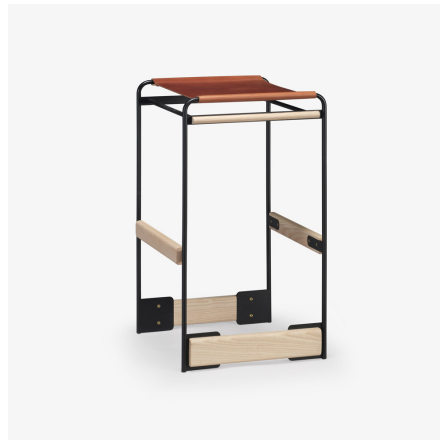

skram

skramfurniture.com

piedmont #2 stool-counter/bar
PS2-2 / PS2-3

The piedmont no. 2 stool is a backless stool in steel and timber with a reinforced heavyweight leather sling seat. This product is offered in 3 standard heights for dining, counter, and bar applications. Clients may specify timber, sling seat, and metal materials/finishes from the options below. Custom options are available. Residential or contract use. Please contact skram for details regarding contract modified version of this product.

skram

PS2-2 width 17 / 43cm depth 15 / 38cm height 25 / 64cm

PS2-3 width 17 / 43cm depth 15 / 38cm height 31 / 79cm

Timber

WA-N: White
Ash, Natural

WA-G: White
Ash, Grey

WA-E: White
Ash, Ebonized

WA-WW: White
Ash,
Whitewashed

RWO-N: Rift
White Oak,
Natural

WAL: Walnut,
Natural

skram

Metal

Natural

GML: Gunmetal

Matte Opaques

MOB: Matte
Opaque Black

custom

Leather

Character: Heavyweight

CL-TN-H: Tan

CL-CNT-H:
Chestnut

CL-BLK-H: Black

skram

Leather